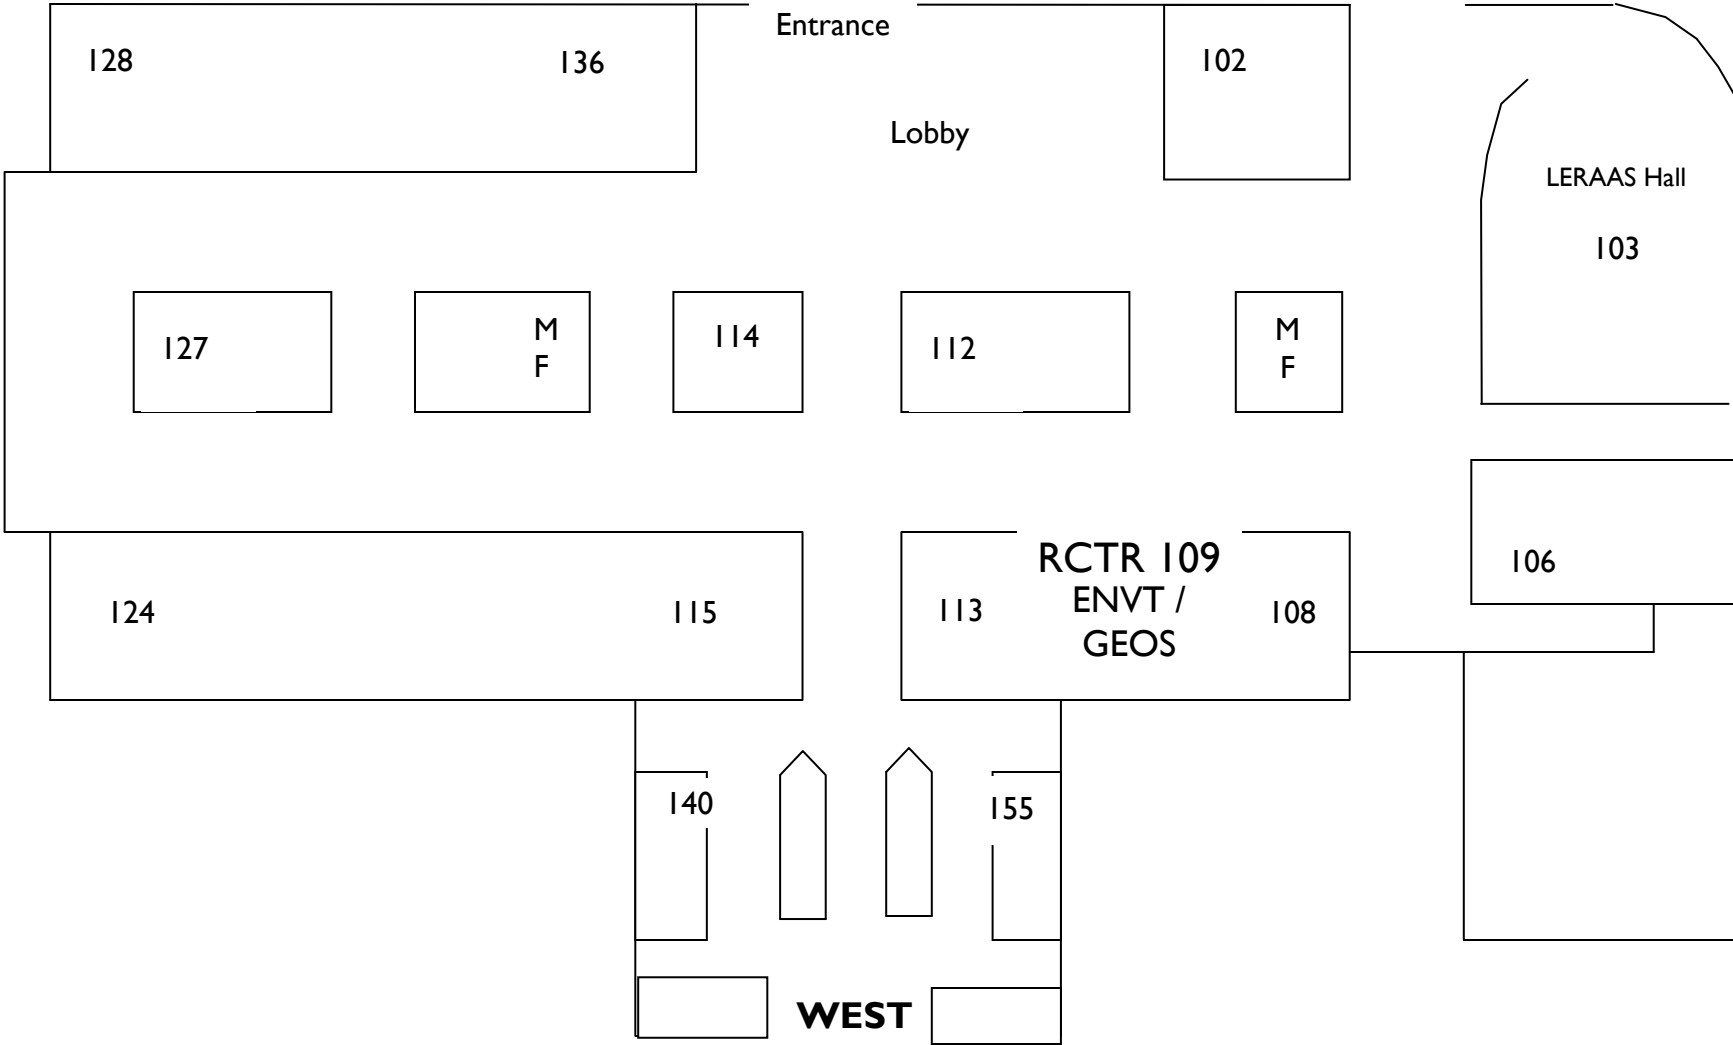

**NORTH** ↑

**Morken Center**  
 for Learning & Technology (**MCLT**)  
**2nd Floor** (not to scale)

FOSS FIELD

**NORTH**

SOUTHEAST  
Entrance

EAST  
Entrance

Lobby

LERAAS Hall  
103

RCTR 109  
ENVT /  
GEOS

**WEST**  
Entrance

to POSTERS in Morken  
Center  
**NORTHEAST**  
Entrance

**Rieke Science Center (RCTR)**  
**1<sup>st</sup> Floor Map** (not to scale)